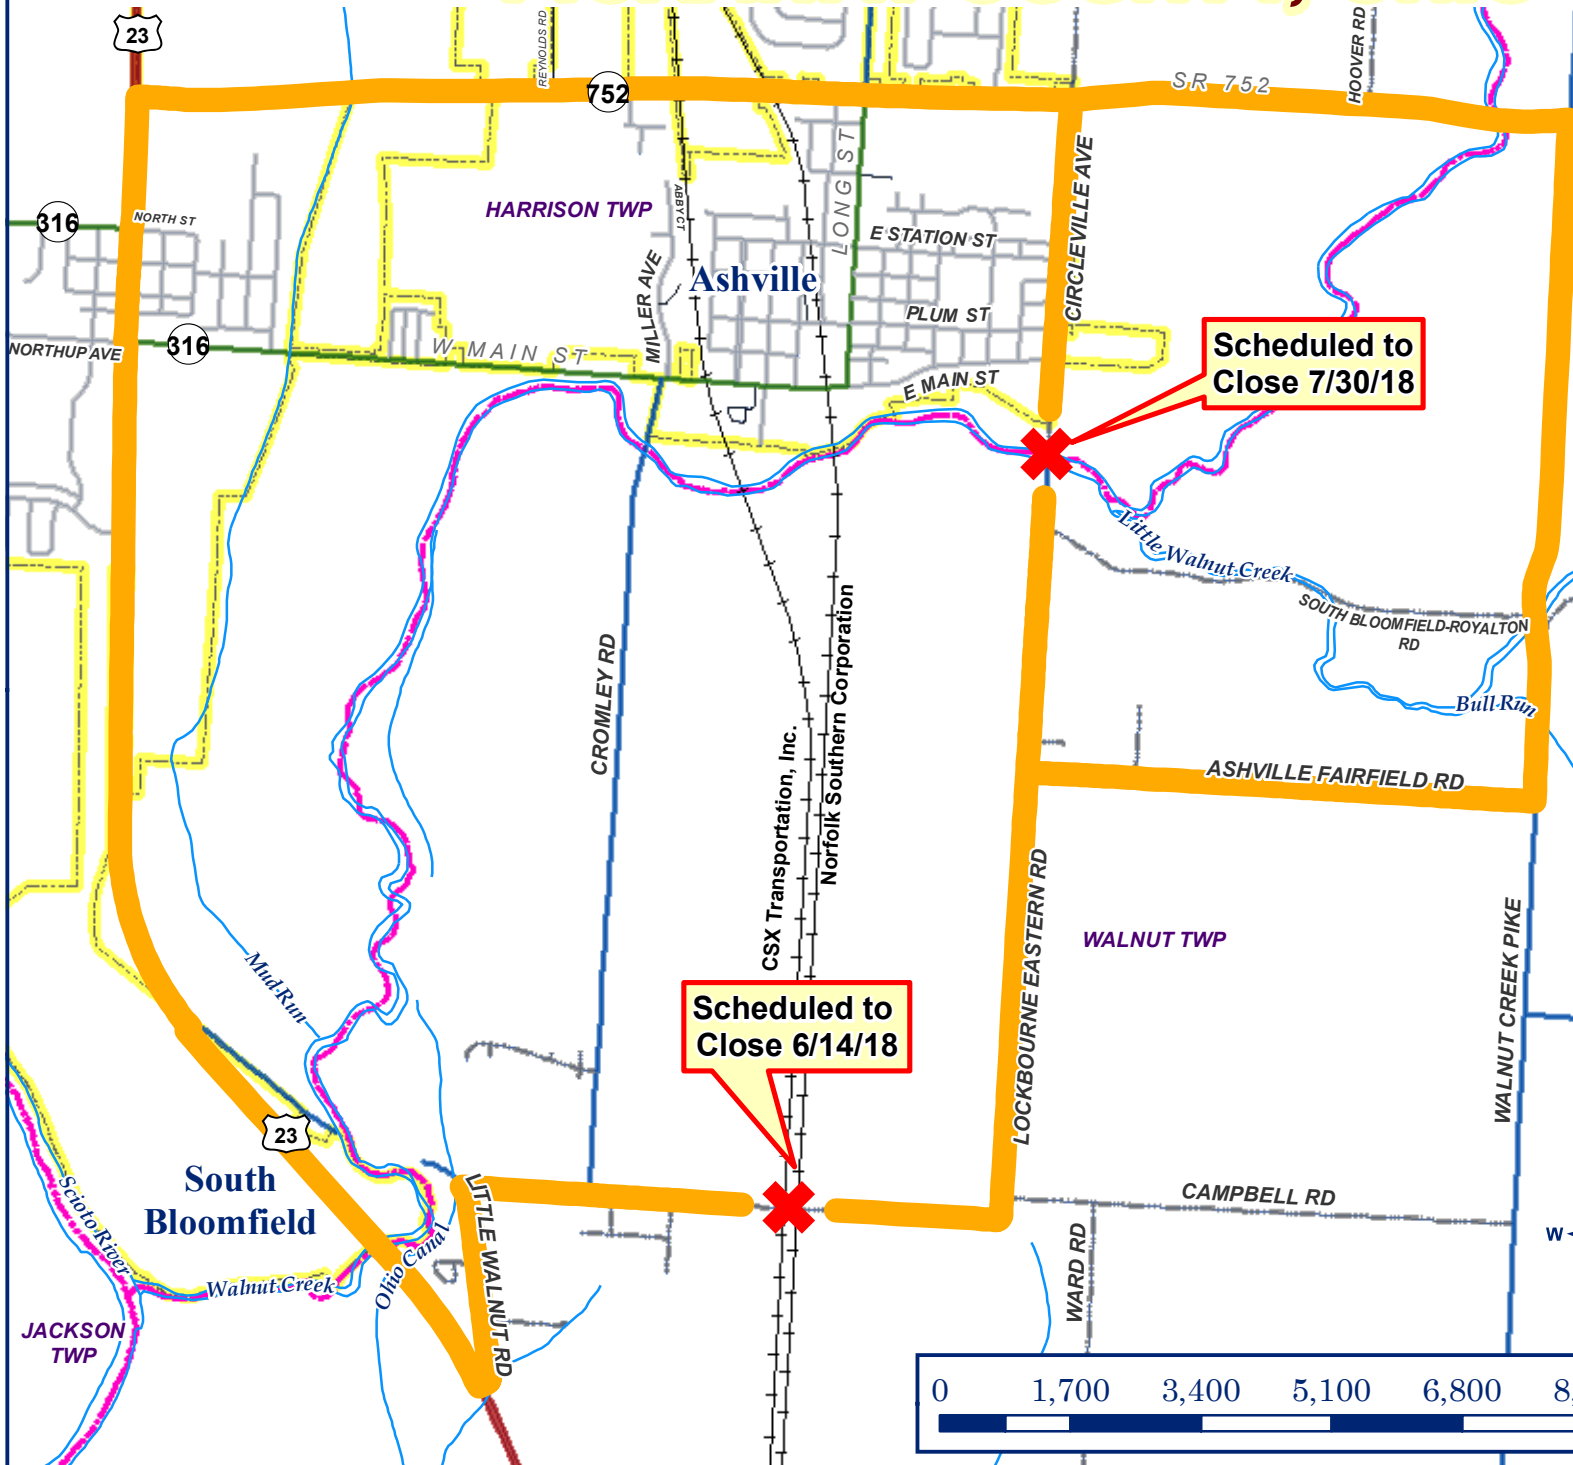

# PICKAWAY COUNTY, OHIO

**For More Information  
On Bridge Closures  
Call 740-474-3360**

**Scheduled to  
Close 7/30/18**

**Scheduled to  
Close 6/14/18**

-  Bridge Closures on Lockbourne Eastern Rd
-  Detour Route
-  Main Streams

**Roads**

-  US Routes
-  State Routes
-  County Road
-  Township Routes
-  Streets
-  Private
-  Townships
-  Corp Boundaries

1 inch = 2,500 feet

Pickaway County GIS  
124 W Franklin St.  
Circleville, Ohio 43113  
For Reference Only Date 2018  
Please See Pickaway Co  
Auditor's Disclaimer  
<http://pickaway.iviewauditor.com/Disclaimer.aspx>