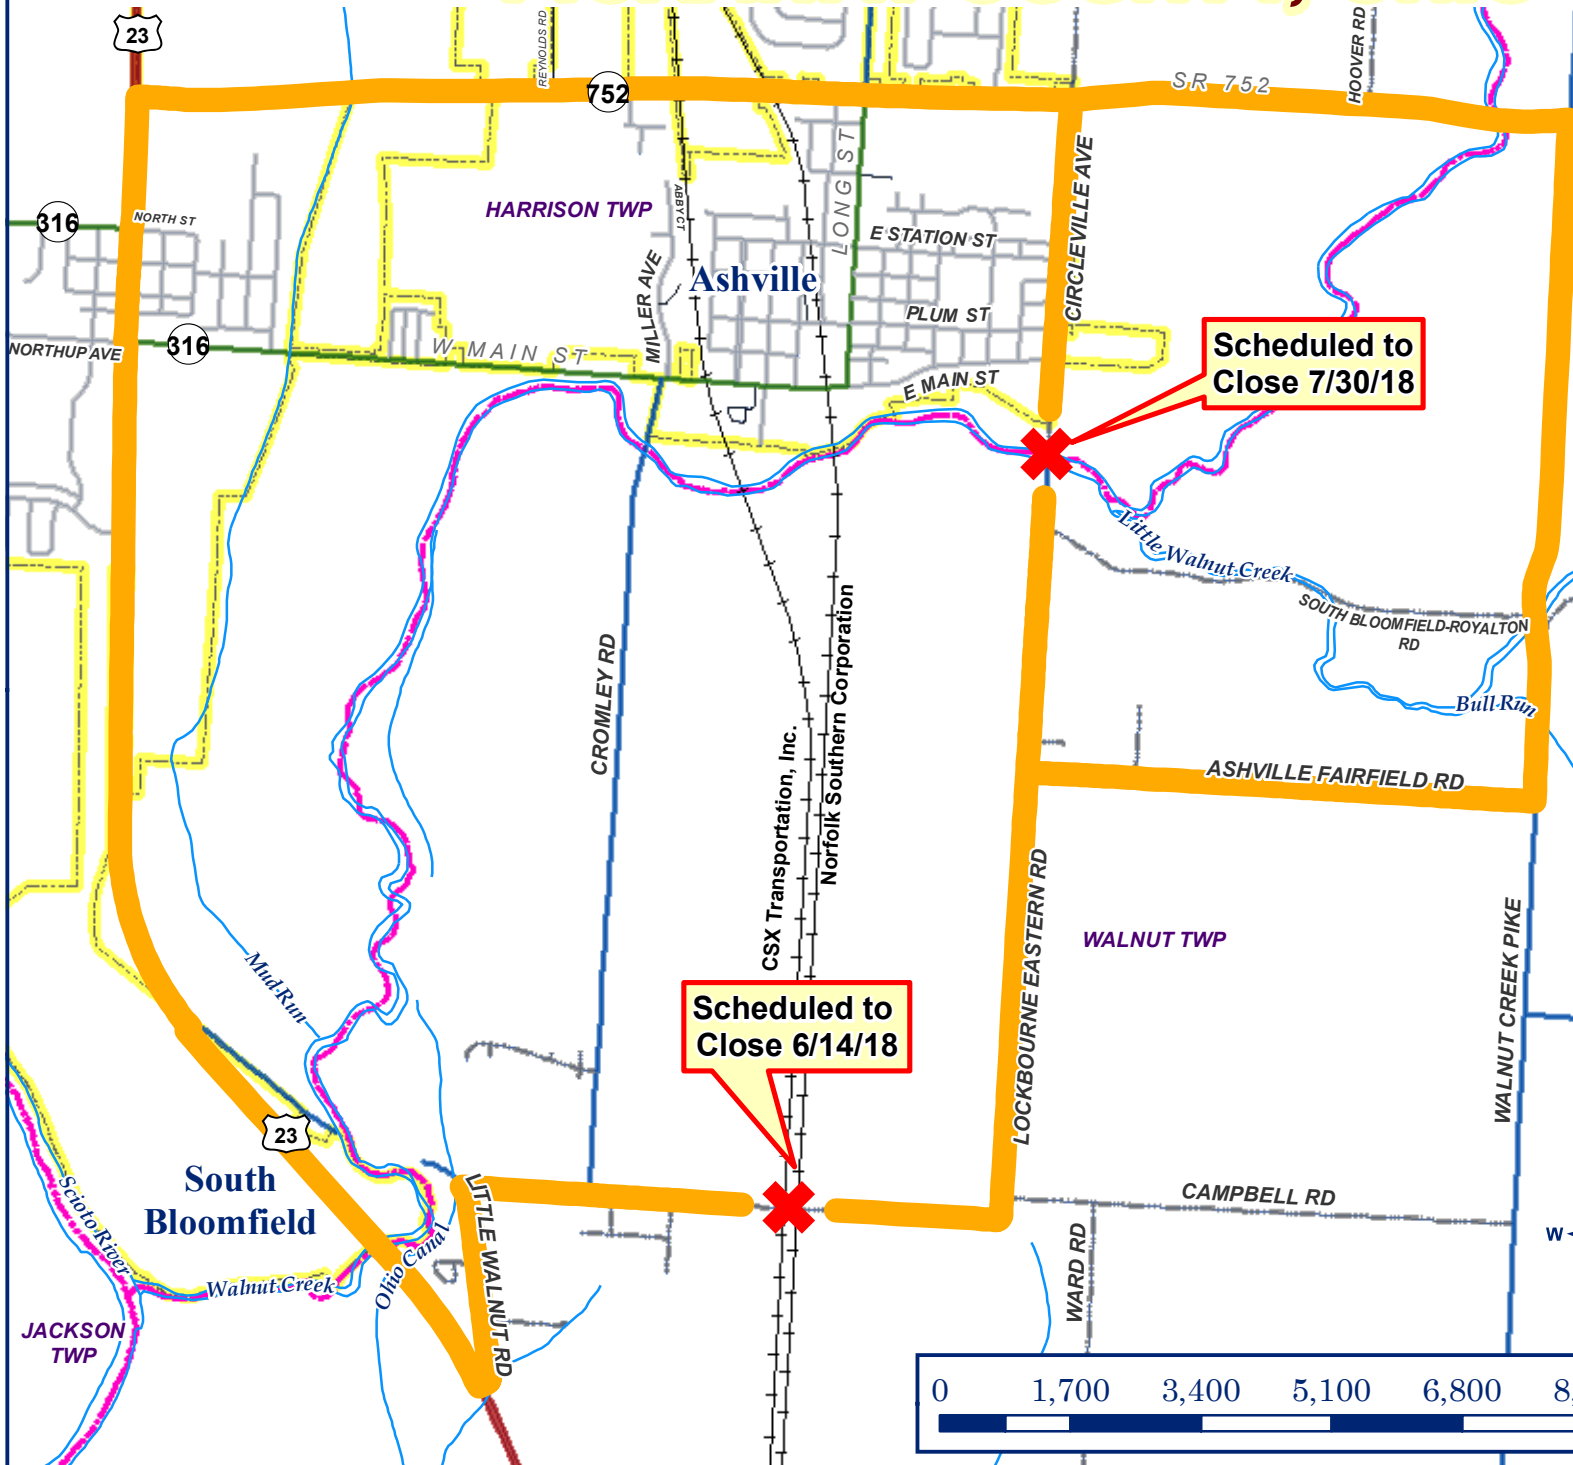

PICKAWAY COUNTY, OHIO

**For More Information
On Bridge Closures
Call 740-474-3360**

**Scheduled to
Close 7/30/18**

**Scheduled to
Close 6/14/18**

-  Bridge Closures on Lockbourne Eastern Rd
-  Detour Route
-  Main Streams

Roads

-  US Routes
-  State Routes
-  County Road
-  Township Routes
-  Streets
-  Private
-  Townships
-  Corp Boundaries

1 inch = 2,500 feet

Pickaway County GIS
124 W Franklin St.
Circleville, Ohio 43113
For Reference Only Date 2018
Please See Pickaway Co
Auditor's Disclaimer
<http://pickaway.iviewauditor.com/Disclaimer.aspx>